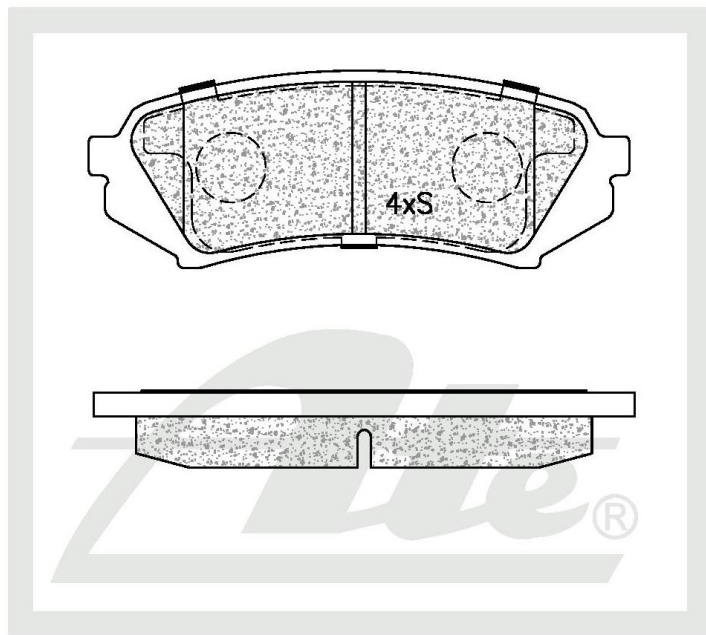

ATE1505

NEW PART NUMBER

Drawing

123.2 45.1 17.5

Details of New Part

Brake Pad – Rear

Product Dimensions

Length – 123.1mm

Height – 45.1mm

Thickness – 17.5mm

Package Dimensions

Weight – 1160.0g

L – 152.80mm

W – 108.71mm

H – 56.68mm

Barcode